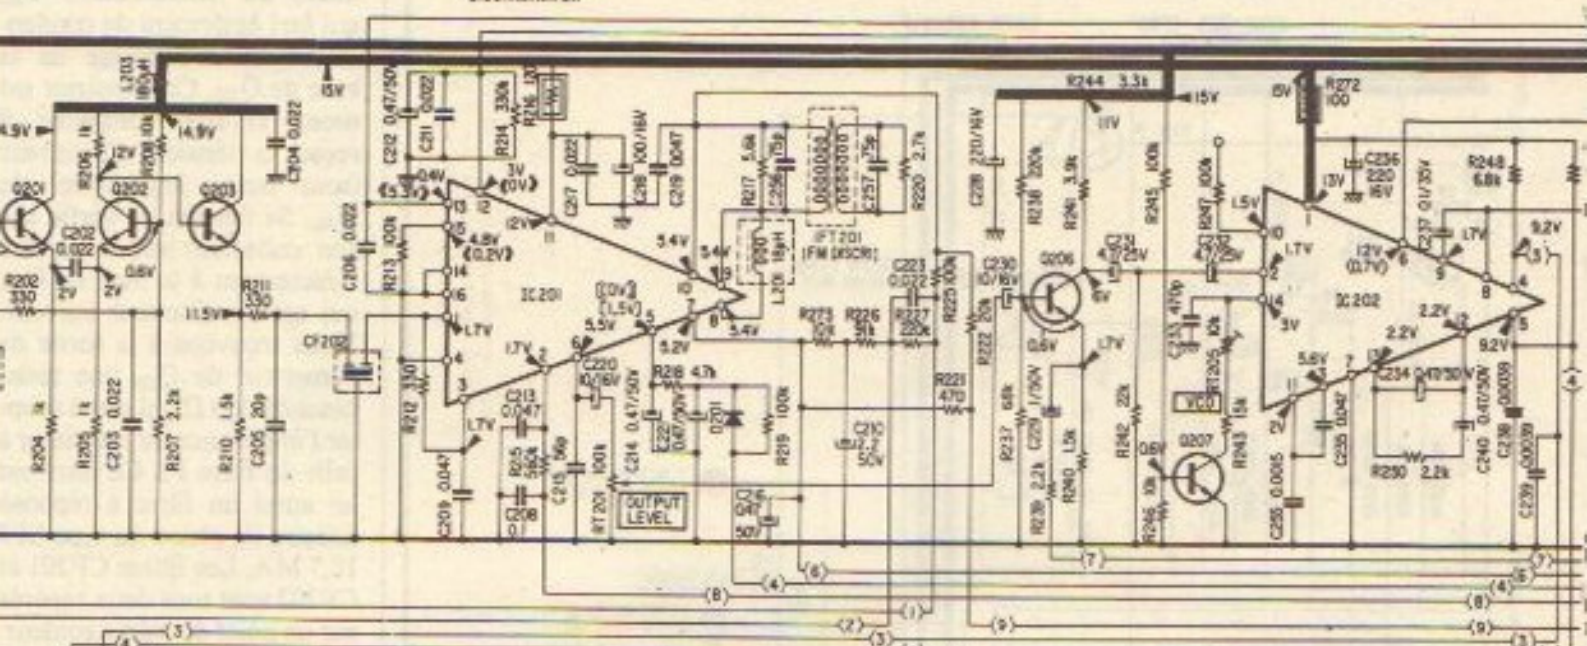

[FRONT-END BOARD]

Q201-203 2SC710
FM IF AMP

IC201 HA1137W
METER DRIVER
MUTING/FM IF AMP
DISCRIMINATOR

D201 1T22A
MUTING

Q206 2SC632A
FLAT AMP

Q207 2SC634A
VCO STOPPER

IC202 HA1156
MPX DECODER

Q210,211 2SC632A
FLAT AMP

IC301,351 CX064
DOLBY

Q301,351 2SC632A
BUFFER AMP