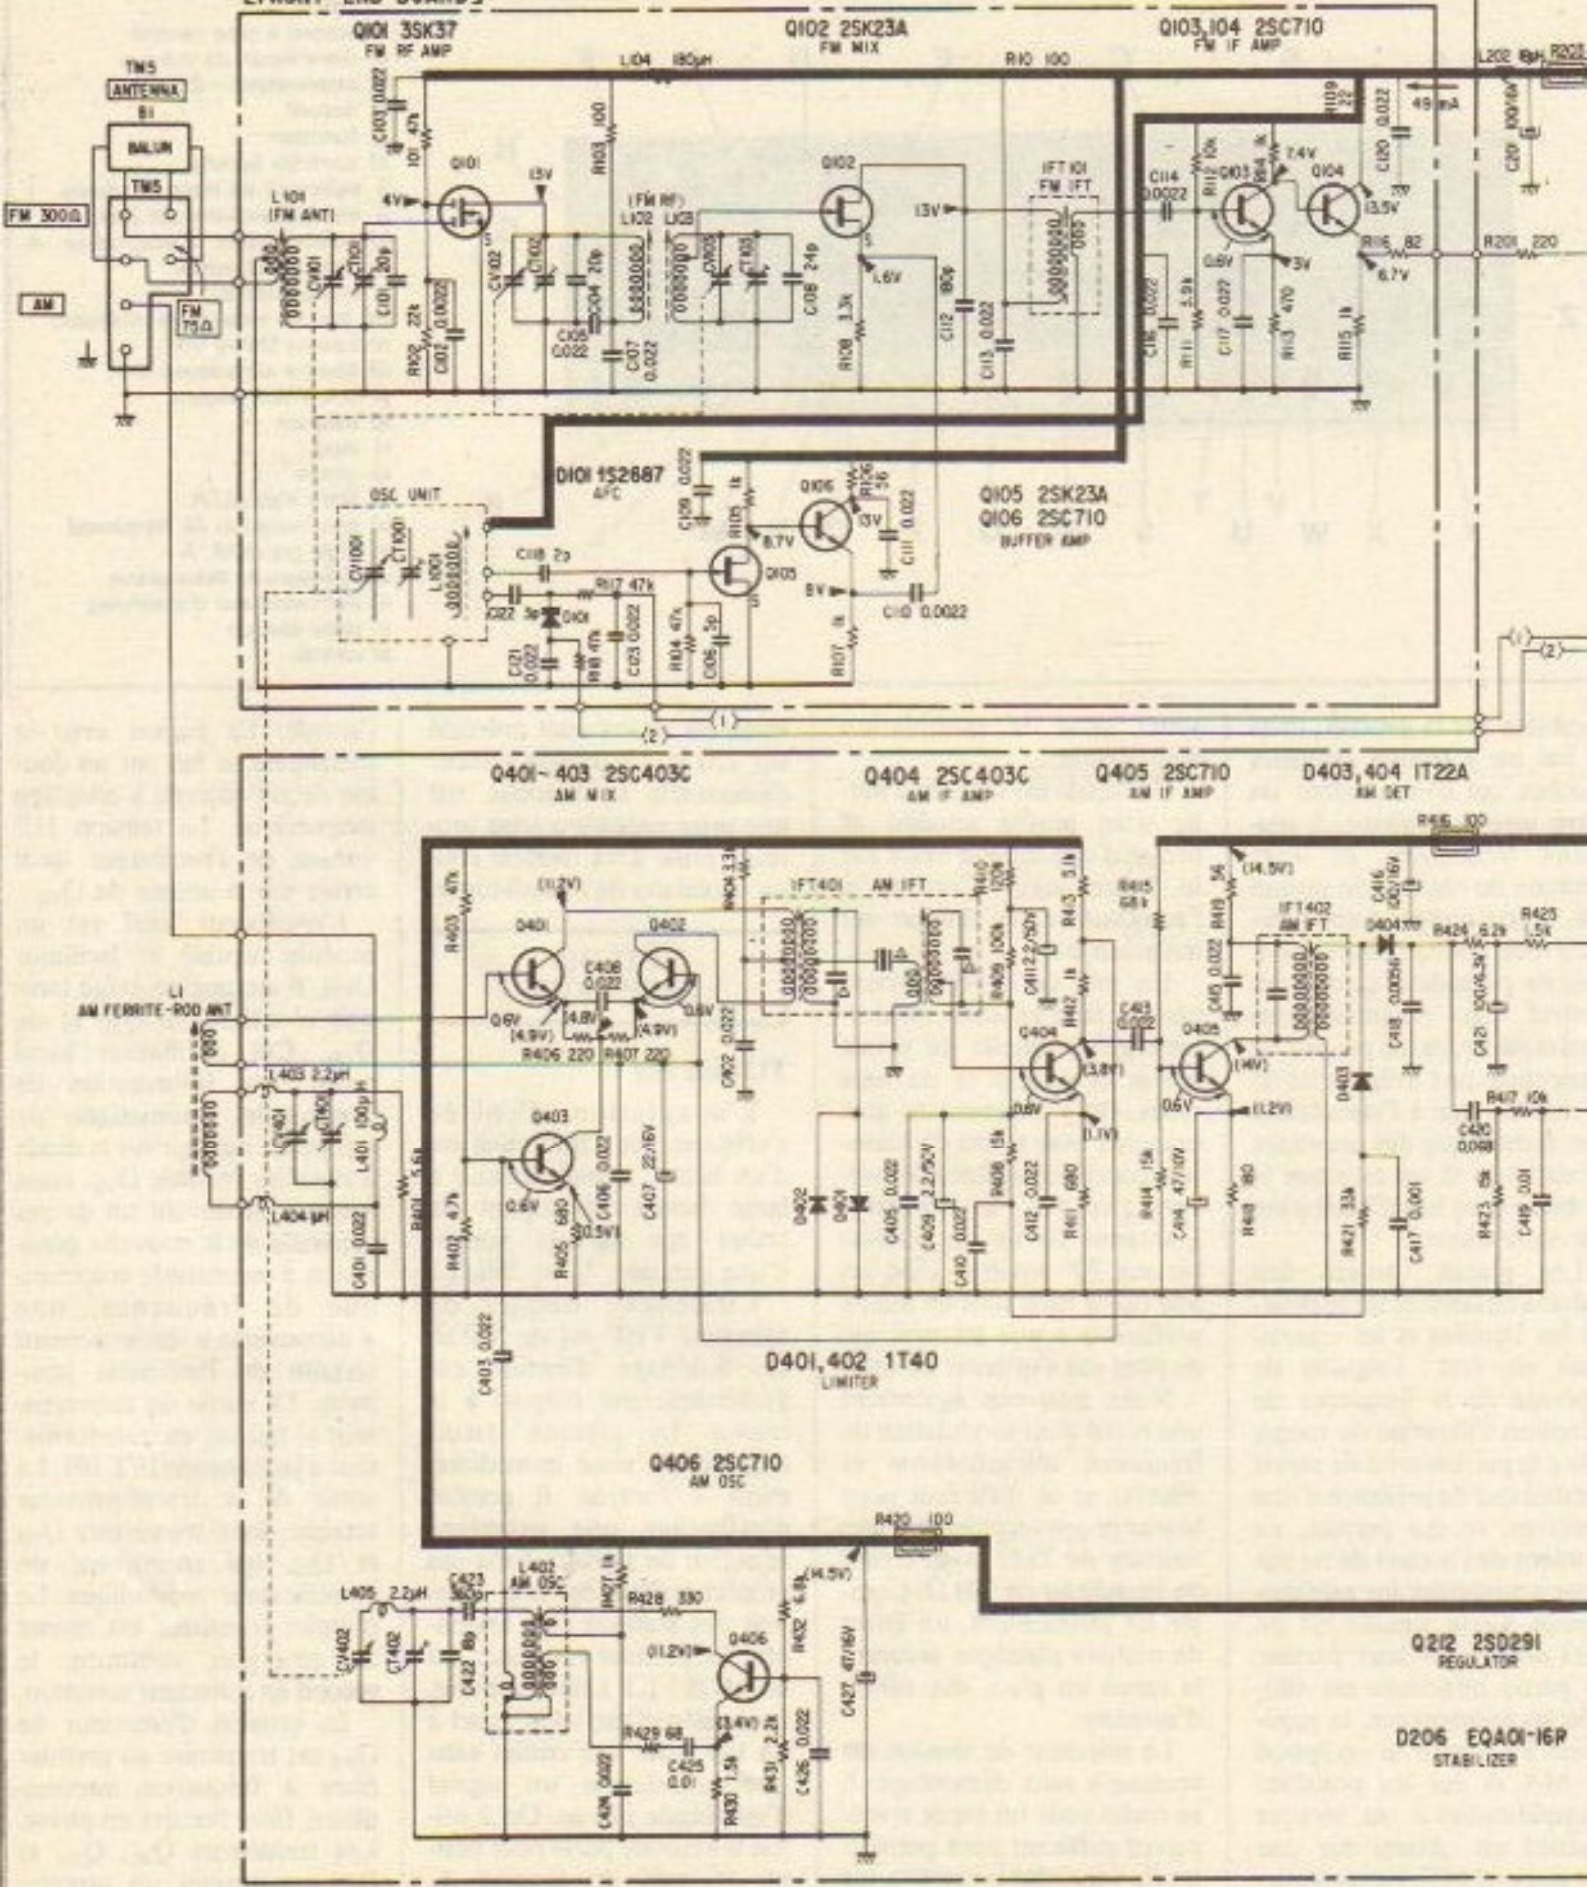

[FRONT-END BOARD]

Q201-203 2SC710
FM IF AMP

IC201 HA1137W
METER DRIVER
MUTING/FM IF AMP
DISCRIMINATOR

D201 1T22A
MUTING

Q206 2SC632A
FLAT AMP

Q207 2SC634A
VCO STOPPER

IC202 HA1156
MPX DECODER

Q210,211 2SC632A
FLAT AMP

IC301,351 CX064
DOLBY

Q301,351 2SC632A
BUFFER AMP